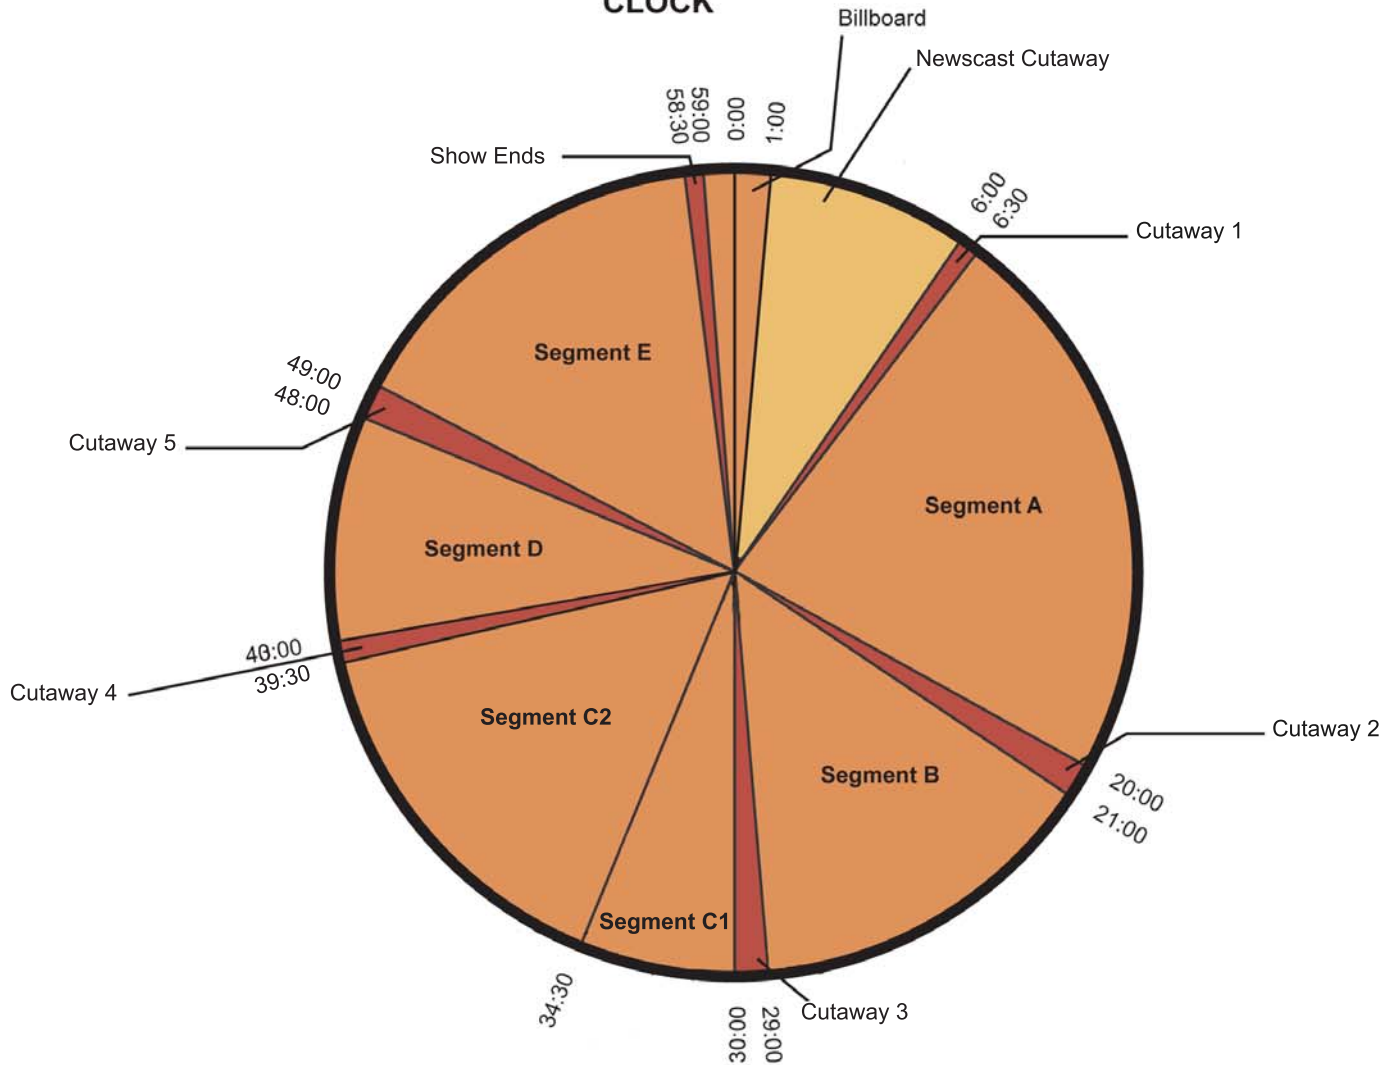

'THE TAKEAWAY'

CLOCK

00:00-01:00	Bilboard	Relay 1
01:00-06:00	Newscast Cutaway	
06:00-06:30	Cutaway 1	Relay 3
06:30-20:00	Segment A	
20:00-21:00	Cutaway 2	Relay 3
21:00-29:00	Segment B	
29:00-30:00	Cutaway 3	Relay 3
30:00-34:30	Segment C1	
34:30-39:30	Segment C2	
39:30-40:00	Cutaway 4	Relay 3
40:00-48:00	Segment D	
48:00-49:00	Cutaway 5	Relay 3
49:00-58:30	Segment E	
58:30	Show Ends	